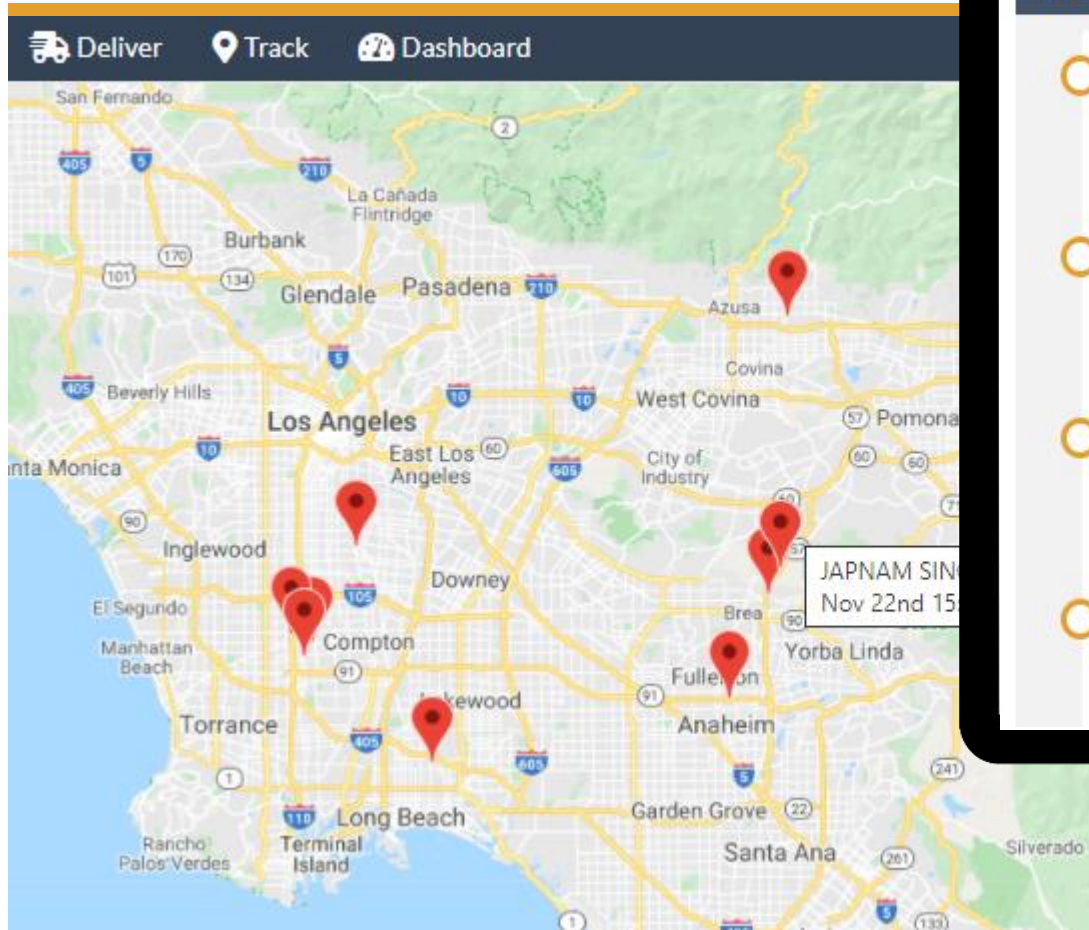

# ERP Integration

**Event Timeline**

- Departing Delivery 07/07/20 7:38 pm
- Delivered 07/07/20 8:57 am  
TRENTON,NJ
- Arriving Delivery 07/07/20 7:11 am
- Approaching Delivery 07/07/20 6:53 am
- In Transit 07/07/20 6:35 am
- Departing Pickup 07/07/20 6:05 am
- Picked Up 07/07/20 5:50 am  
PORT NEWARK,NJ
- Arriving Pickup 07/07/20 5:50 am
- Approaching Pickup 07/06/20 9:25 pm
- Assigned Driver  
Luis Payano 07/06/20 9:47 pm
- Tender Accepted  
PN.CT.231 TYLER STREET (F577)  
PORT NEWARK 06/26/20 9:28 pm
- Assigned Carrier  
PN.CT.231 TYLER STREET (F577)  
PORT NEWARK 06/26/20 11:50 am
- Assigned Equipment  
PN.CT.231 TYLER STREET (F577)  
PORT NEWARK 06/26/20 11:50 am
- Create Order  
PN.CT.231 TYLER STREET (F577)  
PORT NEWARK 06/26/20 11:50 am

### Event Timeline

- Left Delivery
- Departing Delivery
- Delivered
- San Bernardino
- Arrived at Destination

### Track Map

A track map showing a route through Ohio. The route is highlighted in yellow and passes through several towns including Williamsburg, MI Orab, Sardinia, and Heather Brewer. The map includes road numbers and a Google logo at the bottom.