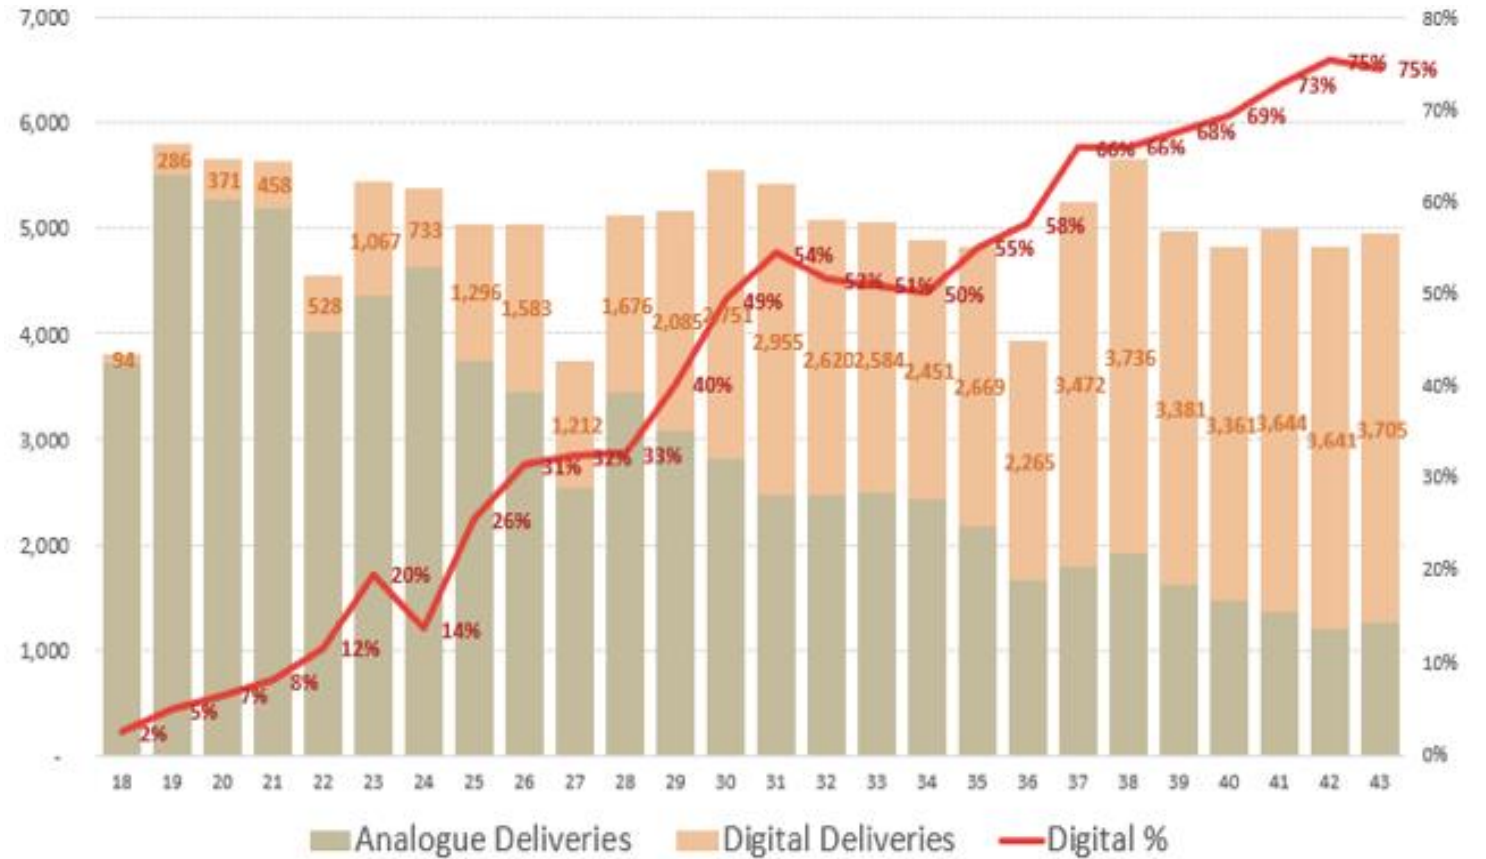

### Track Map

A track map showing a route through Ohio. The route is highlighted in yellow and passes through several towns including Williamsburg, MI Orab, Sardinia, and Heather Brewer. The map includes road numbers and a Google logo at the bottom.

## Driver Adoption

Adoption skyrockets

**75%**

within 20 weeks

(now **98%+**)